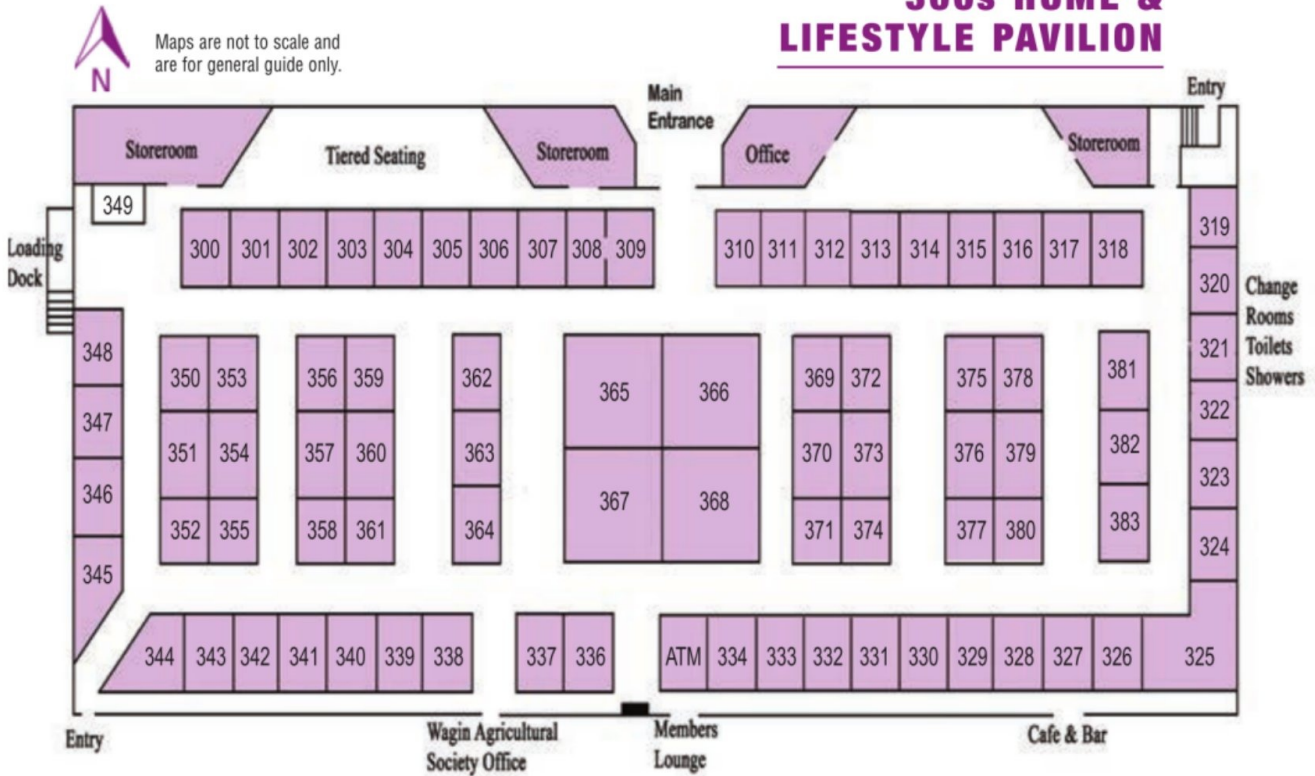

**300s HOME & LIFESTYLE PAVILION**

**200s OUTDOOR**